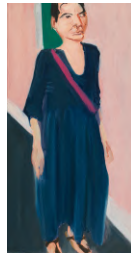

Spirito Santo, 2023
Oil on canvas
100 x 50 cm
39 3/8 x 19 3/4 in