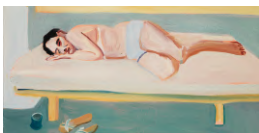

*Letto (Spiaggia), 2023*  
Oil on canvas  
230 x 120 cm  
90 1/2 x 47 1/4 in

*Blue Moon Spiaggia with Fruit, 2023*  
Oil on canvas  
70 x 100 cm  
27 1/2 x 39 3/8 in

*Esmé in Giudecca, 2023*  
Oil on canvas  
100 x 70 cm  
39 3/8 x 27 1/2 in

#### Office

*The Eel, 2023*  
Oil on canvas  
50 x 100 cm  
19 3/4 x 39 3/8 in

*Bowl of Cherries, 2023*  
Oil on board  
30 x 40 cm  
11 3/4 x 15 3/4 in