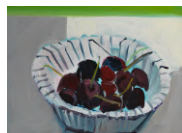

Bowl of Cherries, 2023
Oil on board
30 x 40 cm
11 3/4 x 15 3/4 in