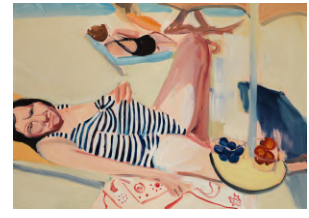

*Letto (Spiaggia), 2023*  
Oil on canvas  
230 x 120 cm  
90 1/2 x 47 1/4 in

*Blue Moon Spiaggia with Fruit, 2023*  
Oil on canvas  
70 x 100 cm  
27 1/2 x 39 3/8 in

*Esmé in Giudecca, 2023*  
Oil on canvas  
100 x 70 cm  
39 3/8 x 27 1/2 in