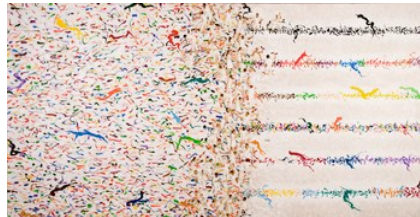

## Downstairs Gallery

*Spot an innocent civilian*, 2009  
Acrylic on canvas, 72 x 144 inches

*Untitled*, 2009  
acrylic on linen, 72 x 144 inches

*Absurd blossoms*, 2009  
acrylic on linen, 72 x 144 inches

*Thought pickers*, 2009  
acrylic on linen, 72 x 144 inches