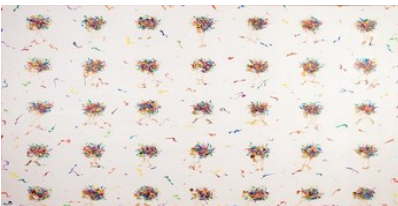

## Downstairs Gallery

*Spot an innocent civilian*, 2009  
Acrylic on canvas, 72 x 144 inches

*Untitled*, 2009  
acrylic on linen, 72 x 144 inches

*Absurd blossoms*, 2009  
acrylic on linen, 72 x 144 inches

*Thought pickers*, 2009  
acrylic on linen, 72 x 144 inches