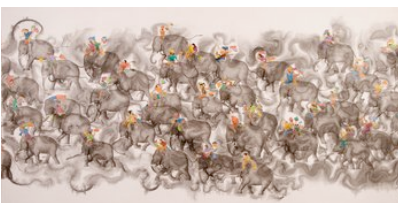

In musth, 2009
acrylic on linen, 72 x 144 inches