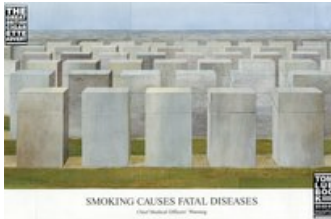

### Tom Lubbock

*Gargoyles*, 2002

paper collage

22 x 34.5 cm, 8 5/8 x 13 5/8 in

(TL 01)

### Tom Lubbock

*Who is My Neighbour?*, 2002

paper collage

23.5 x 35.5 cm, 9 1/4 x 14 in

(TL 27)

### Tom Lubbock

*The Great British Cigarette Advert*, 2003

paper collage

23.5 x 36 cm, 9 1/4 x 14 1/8 in

(TL 22)