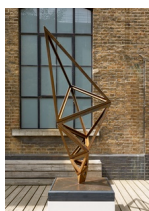

Gallery II

Paradigm (Solid), 2015
Weathered steel
H 232 cm, 91 3/8 in
Base 82.5 x 82.5 cm 32 1/2 x 32 1/2 in

Paradigm (Structural), 2015
Weathered steel
H 230 cm, 90 1/2 in
Base 82.5 x 82.5 cm 32 1/2 x 32 1/2 in

Paradigm Chamfer (Structural), 2015
Weathered steel
H 119 cm 46 7/8 in
Base 44.7 x 44.57cm 17 5/82 x 17 5/8 in

Paradigm Slender (Solid), 2015
Weathered steel
H 125.5 cm 49 3/8 in
Base 44.7 x 44.57cm 17 5/82 x 17 5/8 in

Paradigm Slender (Structural), 2015
Weathered steel
H 128.5 cm 50 5/8 in
Base 44.5 x 44.5 cm 17 1/2 x 17 1/2 in

Manifold Study 5-4, 2015
Bronze
H 120 cm 47 1/4 in
Base 44.5 x 44.5 cm 17 1/2 x 17 1/2 in

Manifold Study 9-8, 2015
Bronze
H 117 cm 46 1/8 in
Base 44.7 x 44.57cm 17 5/82 x 17 5/8 in

Paradigm Exploded, 2015
Mirrored steel
H 111 cm 43 3/4 in
Base 44.7 x 44.57cm 17 5/82 x 17 5/8 in

Terrace

Paradigm Broad (Solid), 2015
Weathered steel
H 227.5 cm 89 5/8 in
Base 88.5 x 88.5 cm 34 7/8 x 34 7/8 in