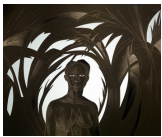

Gallery II

Norma, 2015
Graphite on paper
30.9 x 38.1 cm
12 1/8 x 15 in