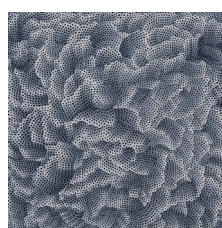

Yayoi Kusama
INFINITY NETS [FBB], 2013
Acrylic on canvas
97 x 130.3
51 1/4 x 38 1/4 in

Yayoi Kusama
INFINITY NETS [AIG], 2013
Acrylic on canvas
194 x 259 cm
76 3/8 x 102 in

Yayoi Kusama
INFINITY NETS [KAO], 2013
Acrylic on canvas
145.5 x 145.5 cm
57 1/4 x 57 1/4 in

Yayoi Kusama
INFINITY NETS [CCT], 2013
Acrylic on canvas
130.3 x 162 cm
63 3/4 x 51 1/4 in

Gallery II

Yayoi Kusama
INFINITY NETS [PCT], 2013
Acrylic on canvas
100 x 100 cm
39 3/8 x 39 3/8 in

Yayoi Kusama
INFINITY NETS [GBC], 2013
Acrylic on canvas
194 x 194 cm
76 3/8 x 76 3/8 in

Gallery III

Yayoi Kusama
INFINITY NETS [BCO], 2013
Acrylic on canvas
130.3 x 194 cm
76 3/8 x 51 1/4 in

Yayoi Kusama
SOLITUDE OF THE EARTH,
1994
Mixed media; table, two
chairs and cabinet
2 chairs: 102 x 45 x 52cm
table 100x75x77cm
cabinet 177.5 x 82 x 44cm

Yayoi Kusama
INFINITY NETS [DAB], 2013
Acrylic on canvas
130.3 x 162 cm
63 3/4 x 51 1/4 in

Yayoi Kusama
INFINITY NETS [MAE], 2013
Acrylic on canvas
130.3 x 130.3 cm
51 1/4 x 51 1/4 in