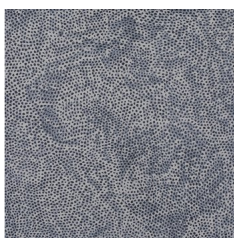

Yayoi Kusama *White Infinity Nets*

1 October - 16 November 2013

All works are listed clockwise from entrance

Gallery I

Yayoi Kusama
INFINITY NETS [IAA], 2013
Acrylic on canvas
162 x 162 cm
63 3/4 x 63 3/4 in

Yayoi Kusama
INFINITY NETS [FBB], 2013
Acrylic on canvas
97 x 130.3
51 1/4 x 38 1/4 in

Yayoi Kusama
INFINITY NETS [AIG], 2013
Acrylic on canvas
194 x 259 cm
76 3/8 x 102 in

Yayoi Kusama
INFINITY NETS [KAO], 2013
Acrylic on canvas
145.5 x 145.5 cm
57 1/4 x 57 1/4 in

Yayoi Kusama
INFINITY NETS [CCT], 2013
Acrylic on canvas
130.3 x 162 cm
63 3/4 x 51 1/4 in

Gallery II

Yayoi Kusama
INFINITY NETS [PCT], 2013
Acrylic on canvas
100 x 100 cm
39 3/8 x 39 3/8 in

Yayoi Kusama
INFINITY NETS [GBC], 2013
Acrylic on canvas
194 x 194 cm
76 3/8 x 76 3/8 in