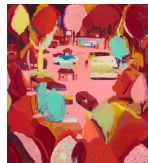

Sanctuary, 2016
Oil and acrylic on panel
111.8 x 121.9 cm
44 x 48 in

Lost Highway, 2016
Oil and acrylic on panel
121.9 x 101.6 cm
48 x 40 in

Valley Pool Party, 2016
Oil on panel
61 x 50.8 cm
24 x 20 in

Cliff Dwellers, 2016
Oil on panel
61 x 50.8 cm
24 x 20 in

Canyon Kids, 2016
Oil on panel
177.8 x 152.4 cm
70 x 60 in

Exploding Palms, 2016
Oil and acrylic on panel
86.4 x 76.2 cm
34 x 30 in

Dried Up, 2016
Oil on panel
177.8 x 152.4 cm
70 x 60 in

Slab City, 2016
Oil on panel
121.9 x 111.8 cm
48 x 44 in