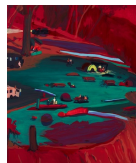

Jules de Balincourt: Stumbling Pioneers

All works are listed clockwise from entrance

Gallery I, Lower Level

Spirit Mountain, 2016
Oil on panel
203.2 x 177.8 cm
80 x 70 in

Night Moves, 2016
Oil on panel
121.9 x 101.6 cm
48 x 40 in

Sanctuary, 2016
Oil and acrylic on panel
111.8 x 121.9 cm
44 x 48 in

Lost Highway, 2016
Oil and acrylic on panel
121.9 x 101.6 cm
48 x 40 in

Valley Pool Party, 2016
Oil on panel
61 x 50.8 cm
24 x 20 in

Cliff Dwellers, 2016
Oil on panel
61 x 50.8 cm
24 x 20 in