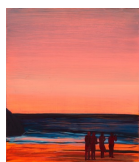

Desert Still Life Spirits, 2016
Oil on panel
61 x 50.8 cm
24 x 20 in

City of Angels, 2016
Oil on panel
61 x 50.8 cm
24 x 20 in

What Divides the City People and the Country People, 2016
Oil on panel
61 x 50.8 cm
24 x 20 in

Purple Haze, 2016
Oil and acrylic on panel
61 x 50.8 cm
24 1/8 x 20 in

Moving Tents, 2016
Oil on panel
61 x 50.8 cm
24 x 20 in

Patriots, 2016
Oil on panel
61 x 50.8 cm
24 x 20 in

Sunset People, 2016
Oil and acrylic on panel
61 x 50.8 cm
24 1/8 x 20 in