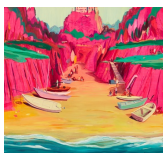

Jules de Balincourt: Stumbling Pioneers

All works are listed clockwise from entrance

Gallery I, Lower Level

Spirit Mountain, 2016
Oil on panel
203.2 x 177.8 cm
80 x 70 in

Night Moves, 2016
Oil on panel
121.9 x 101.6 cm
48 x 40 in

Sanctuary, 2016
Oil and acrylic on panel
111.8 x 121.9 cm
44 x 48 in

Lost Highway, 2016
Oil and acrylic on panel
121.9 x 101.6 cm
48 x 40 in

Valley Pool Party, 2016
Oil on panel
61 x 50.8 cm
24 x 20 in

Cliff Dwellers, 2016
Oil on panel
61 x 50.8 cm
24 x 20 in