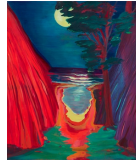

Jules de Balincourt: Stumbling Pioneers

All works are listed clockwise from entrance

Gallery I, Lower Level

Spirit Mountain, 2016
Oil on panel
203.2 x 177.8 cm
80 x 70 in

Night Moves, 2016
Oil on panel
121.9 x 101.6 cm
48 x 40 in

Sanctuary, 2016
Oil and acrylic on panel
111.8 x 121.9 cm
44 x 48 in

Lost Highway, 2016
Oil and acrylic on panel
121.9 x 101.6 cm
48 x 40 in

Valley Pool Party, 2016
Oil on panel
61 x 50.8 cm
24 x 20 in

Cliff Dwellers, 2016
Oil on panel
61 x 50.8 cm
24 x 20 in