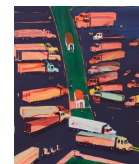

Dancing Cowboys, 2016
Oil on panel
86.4 x 76.2 cm
34 x 30 in

Gallery I, Upper Level

Mighty Men and Big Trees, 2016
Oil on panel
61 x 50.8 cm
24 1/8 x 20 in

The Exchange, 2016
Oil on panel
61 x 50.8 cm
24 x 20 in

Salvation Mountain, 2016
Oil and acrylic on panel
61 x 50.8 cm
24 1/8 x 20 in

Heading West, 2016
Oil on panel
50.8 x 61 cm
20 x 24 in

Watchers, 2016
Oil on panel
61 x 50.8 cm
24 1/8 x 20 in

Truck Stop Blues, 2016
Oil on panel
61 x 50.8 cm
24 x 20 in