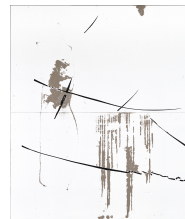

Secundino Hernández: Paso

1 April – 6 May 2017

Victoria Miro · 16 Wharf Road · London N1 7RW

Gallery I, Lower floor

Untitled, 2016
Acrylic, alkyd, oil and lacquer
on linen
311.5 x 287 cm
122 5/8 x 113 in

Rojo, 2016
Acrylic, alkyd, oil and lacquer on linen
310.5 x 287 cm
122 1/4 x 113 in

Untitled, 2016
Acrylic, alkyd, oil and lacquer
on linen
310.5 x 287 cm
122 1/4 x 113 in

Untitled, 2017
Acrylic, oil, alkyd and lacquer on linen
201 x 181 x 25 cm
79 1/8 x 71 1/4 x 9 7/8 in

Gallery I, Upper floor

Untitled, 2017
Acrylic, alkyd, oil and lacquer
on linen
312 x 551 x 25 cm
122 7/8 x 216 7/8 x 9 7/8 in

Untitled, 2017
Acrylic, rabbit skin glue, chalk,
calcium carbonate and
titanium white on linen
311 x 261 x 4 cm
122 1/2 x 102 3/4 x 1 5/8 in