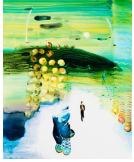

John Kørner: Apple Bombs

All works are listed clockwise from entrance

Gallery I

Running Against Apples, 2016
Acrylic on canvas
150 x 120 cm
59 1/8 x 47 1/4 in

Architecture Lines, 2015
Acrylic on canvas
150 x 120 cm
59 1/8 x 47 1/4 in

Apple Bombs, 2016
Acrylic on canvas
150 x 120 cm
59 1/8 x 47 1/4 in

Organising Honey, 2016
Acrylic on canvas
150 x 120 cm
59 1/8 x 47 1/4 in

A Way Through Sarmiento, 2016
Acrylic on canvas
150 x 120cm

The Human Mountain, 2016
Acrylic on canvas
150 x 120 cm
59 1/8 x 47 1/4 in